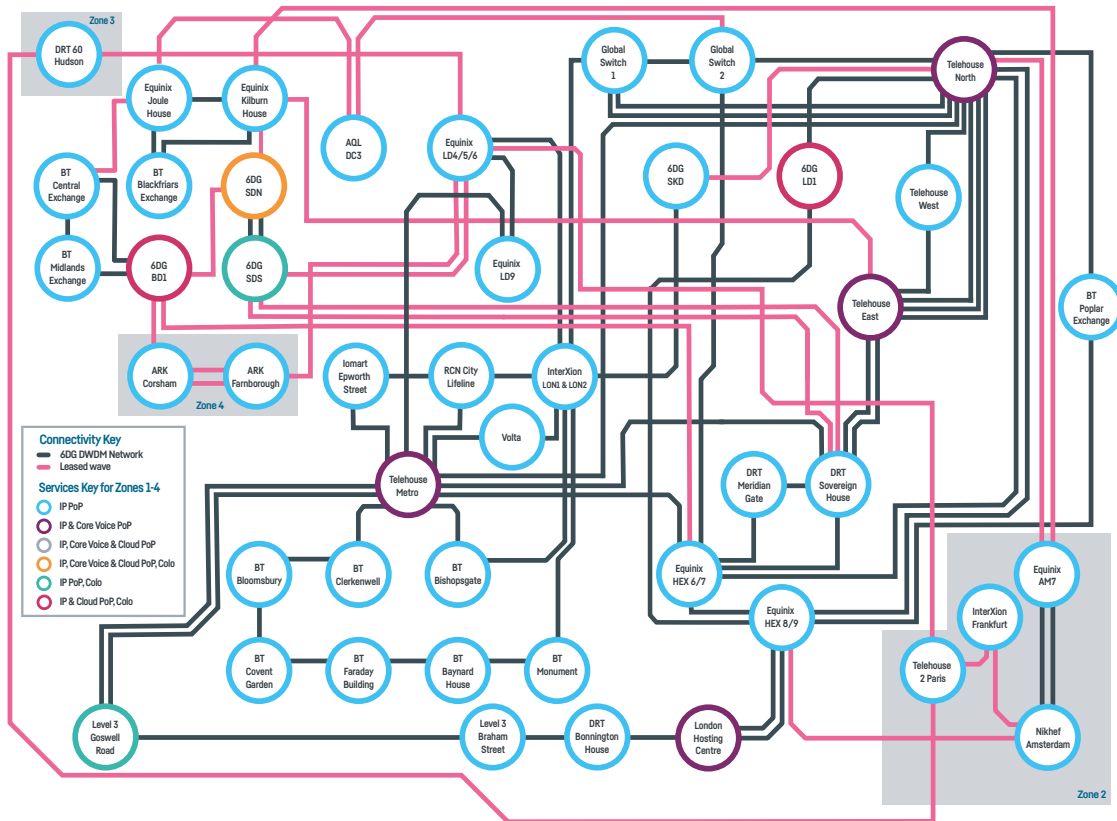

## 46 Points of Presence

More than just a UK network, we have an international reach with core Points of Presence (PoPs) on the east coast of the US and mainland Europe.

Source ref: v4.3 20230221

Speak to our experts today on +44 (0)20 7858 4935 or connect@6dg.co.uk or visit www.6dg.co.uk

## Rest of the World PoP List - Zones 2 & 3

Country	City	Site	PoP Code	IP	SIP
Germany	Frankfurt	InterXion	IXFR1	✓	✓
France	Paris	Telehouse 2 (Voltaire)	THVLT	✓	✓
The Netherlands	Amsterdam	Nikhef	NKNIK	✓	✓
The Netherlands	Amsterdam	Equinix AM7	TCAM2	✓	✓
United States	New York City	DRT NYC1 (60 Hudson)	TX60H	✓	✓